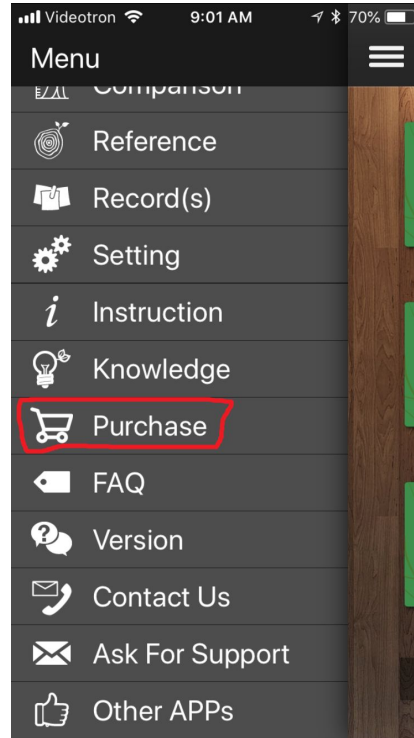

ALLIED
SCIENTIFIC PRO™

How to Purchase SGAL for Essence Pro User.

Follow the 3 Steps from the pictures

Step 1

Step 2

Step 3